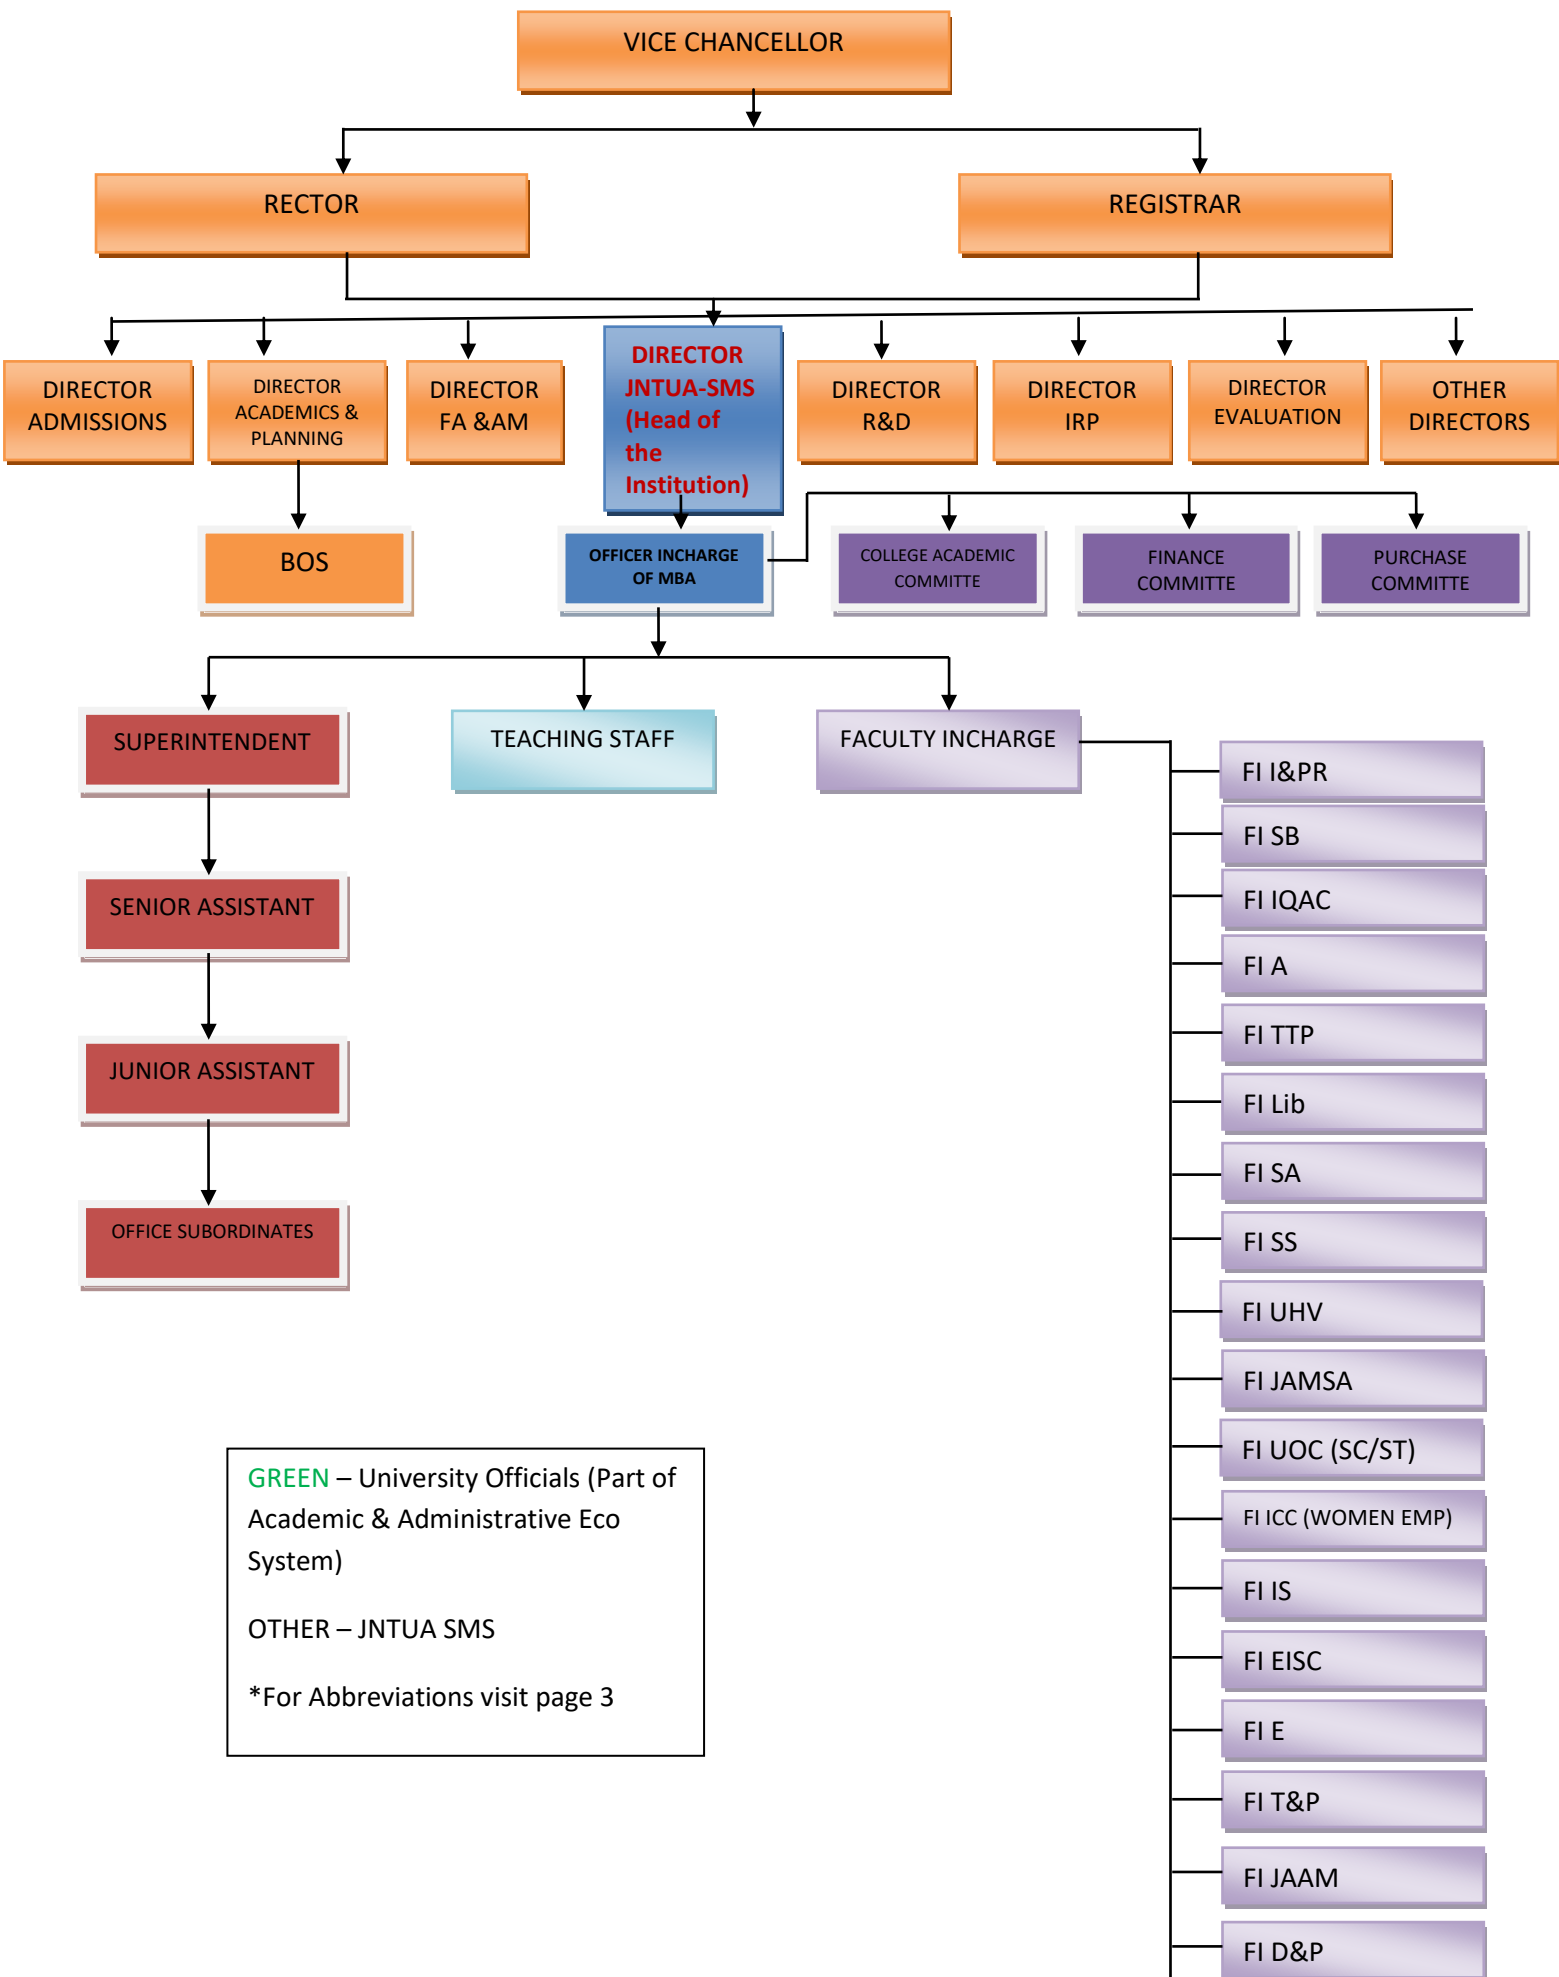

**JNTUA School of Management Studies :: Ananthapuramu 515002 :: ORGANIZATION CHART**

**GREEN** – University Officials (Part of Academic & Administrative Eco System)

**OTHER** – JNTUA SMS

\*For Abbreviations visit page 3